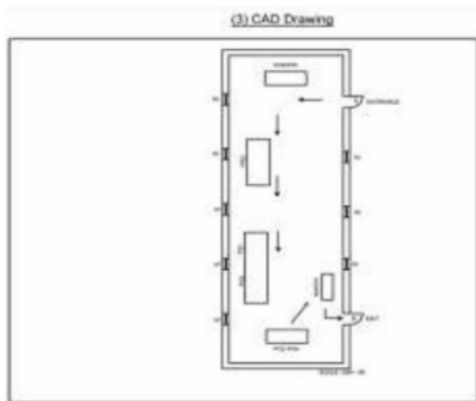

Nazri Naksha

Google Map View

Polling Station Building Front View

Polling Station Front View

Cad View

Key MAP View