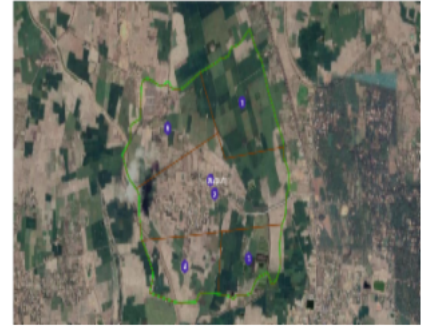

Nazri Naksha

Google Map View