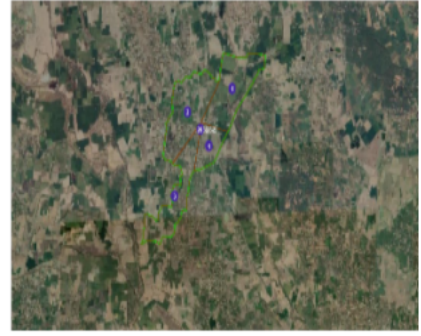

Nazri Naksha

Google Map View