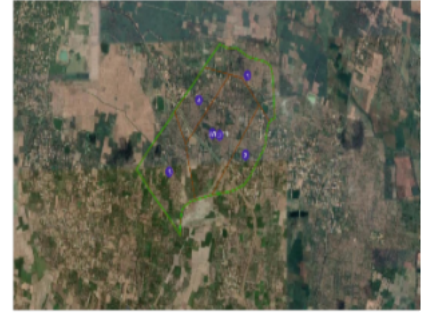

Nazri Naksha

Google Map View