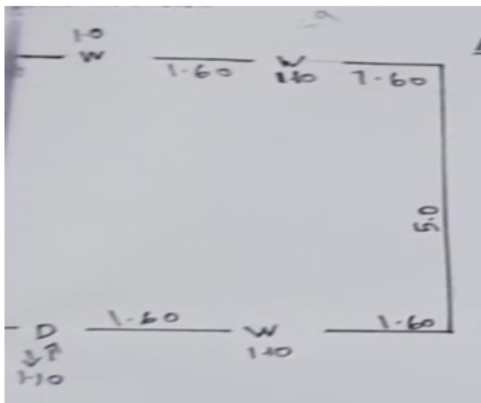

Nazri Naksha

Google Map View

Cad View