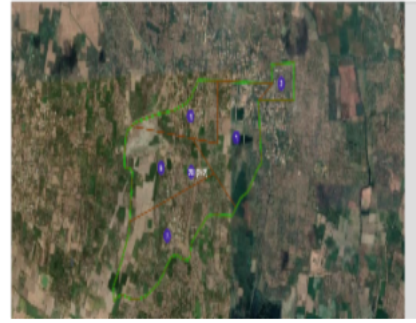

Nazri Naksha

Google Map View