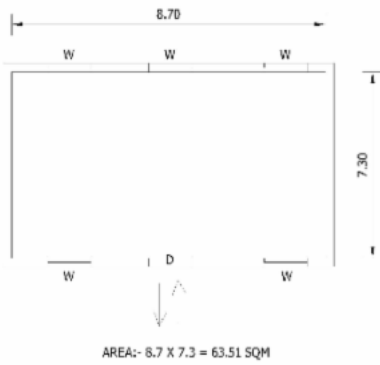

Nazri Naksha

Google Map View

Polling Station Building Front View

Polling Station Front View

Cad View

Key MAP View