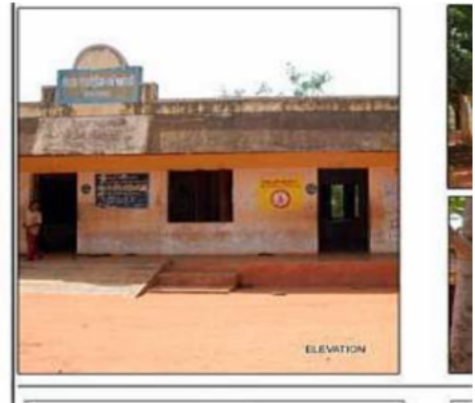

Polling Station Building Front View

Polling Station Front View