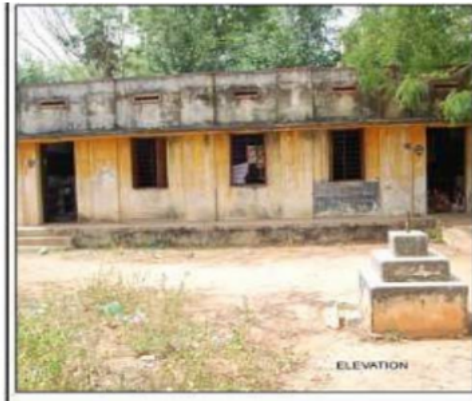

Polling Station Building Front View