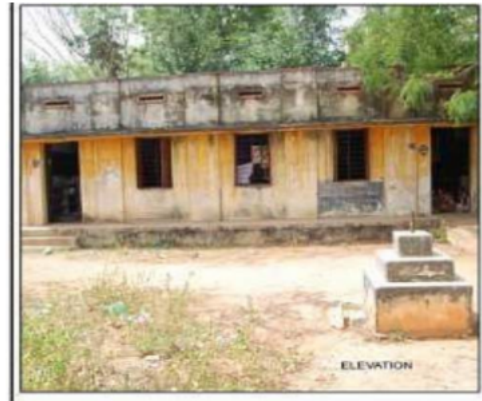

Polling Station Front View