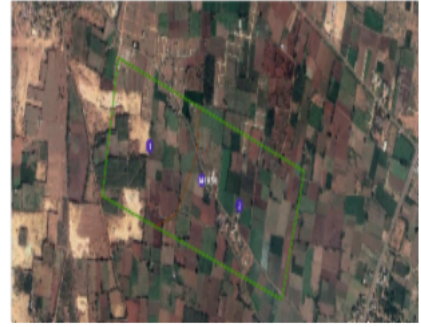

Nazri Naksha

Google Map View