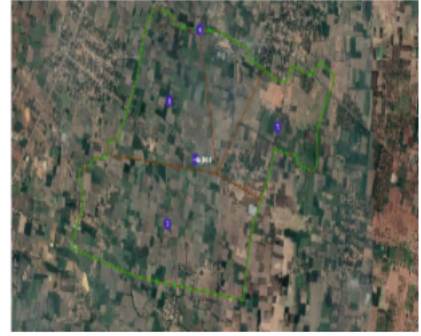

Nazri Naksha

Google Map View