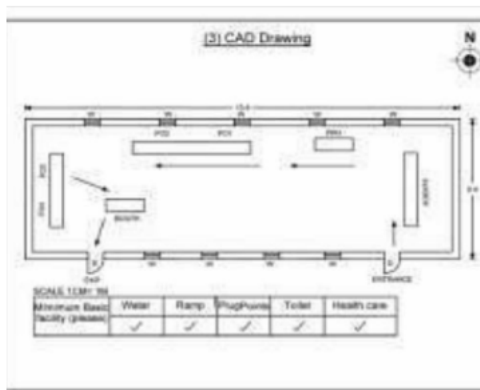

Nazri Naksha

Google Map View

Cad View