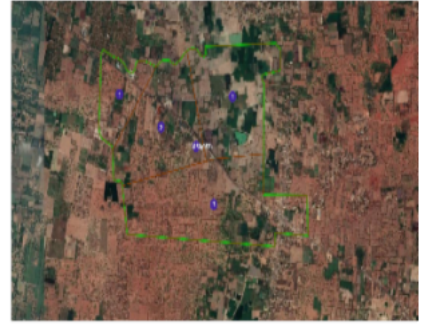

Nazri Naksha

Google Map View