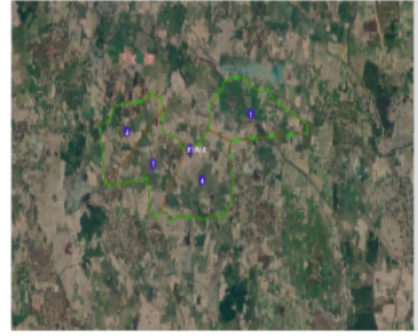

Nazri Naksha

Google Map View