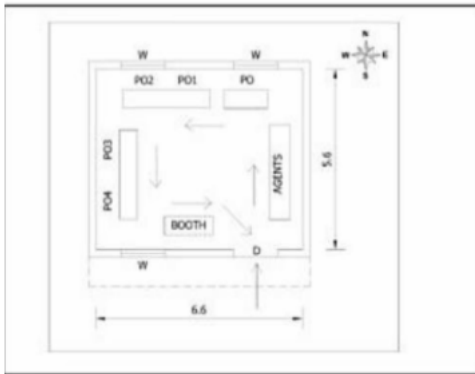

Nazri Naksha

Google Map View

Polling Station Building Front View

Polling Station Front View

Cad View

Key MAP View