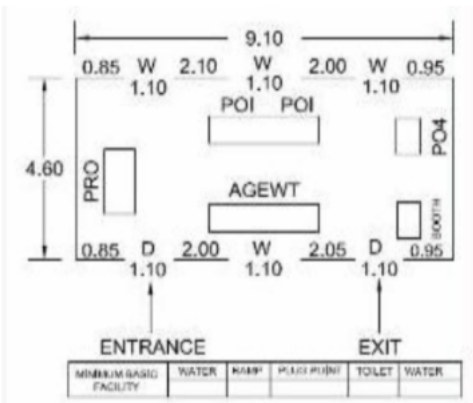

Nazri Naksha

Google Map View

Polling Station Building Front View

Polling Station Front View

Cad View

Key MAP View