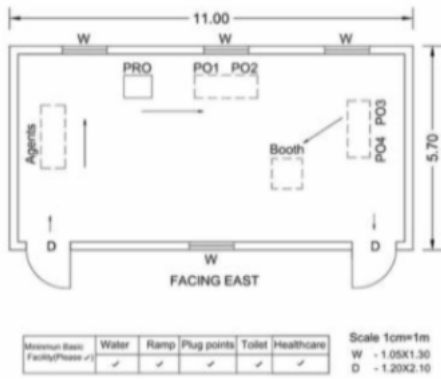

Nazri Naksha

Google Map View

Polling Station Building Front View

Polling Station Front View

Cad View

Key MAP View