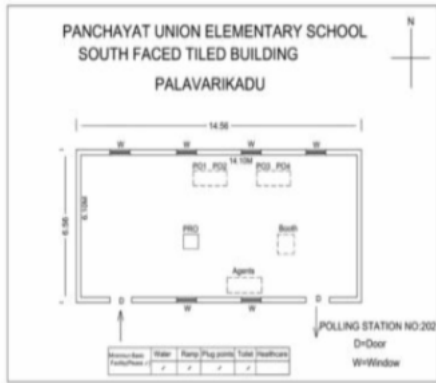

Nazri Naksha

Google Map View

Polling Station Building Front View

Polling Station Front View

Cad View

Key MAP View