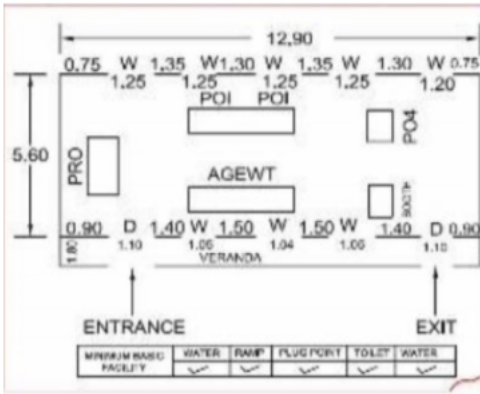

Nazri Naksha

Google Map View

Polling Station Building Front View

Polling Station Front View

Cad View

Key MAP View