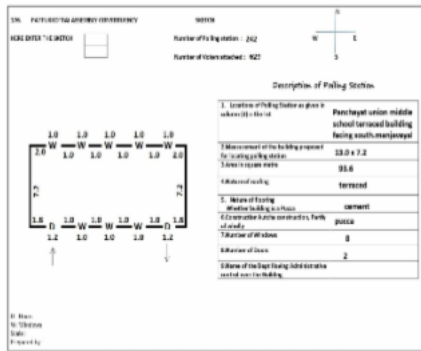

Nazri Naksha

Google Map View

Polling Station Building Front View

Polling Station Front View

Cad View

Key MAP View