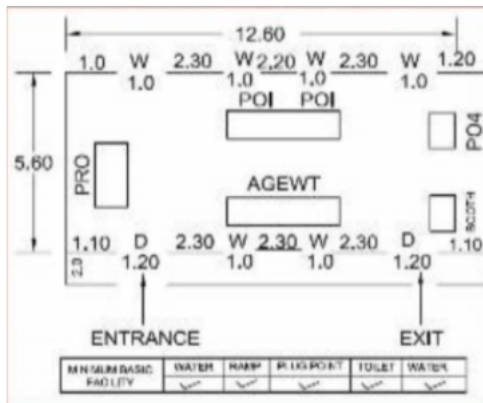

Nazri Naksha

Google Map View

Polling Station Building Front View

Polling Station Front View

Cad View

Key MAP View