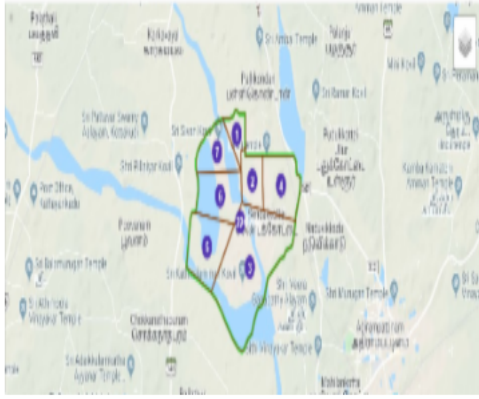

Polling Station Building Front View

Nazri Naksha