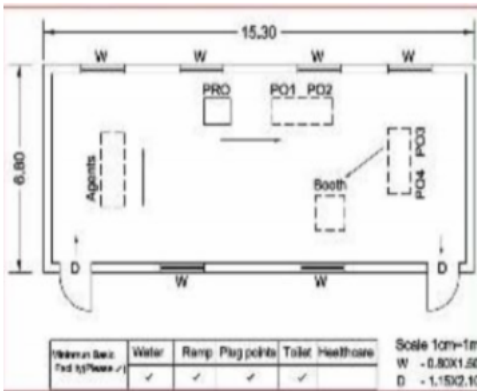

Nazri Naksha

Google Map View

Polling Station Building Front View

Polling Station Front View

Cad View

Key MAP View