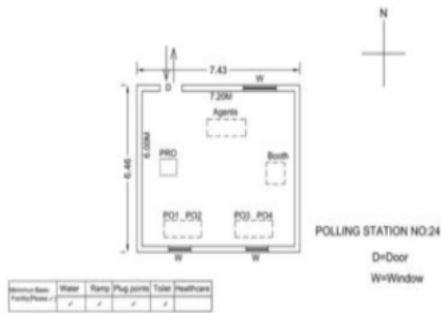

Nazri Naksha

Google Map View

Polling Station Building Front View

Polling Station Front View

Cad View

Key MAP View