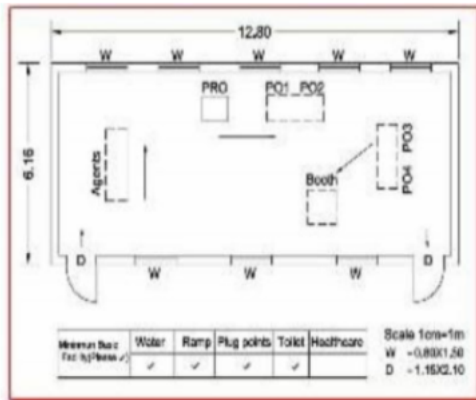

Nazri Naksha

Google Map View

Polling Station Building Front View

Polling Station Front View

Cad View

Key MAP View