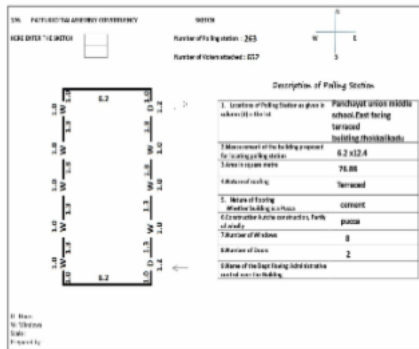

Nazri Naksha

Google Map View

Polling Station Building Front View

Polling Station Front View

Cad View

Key MAP View