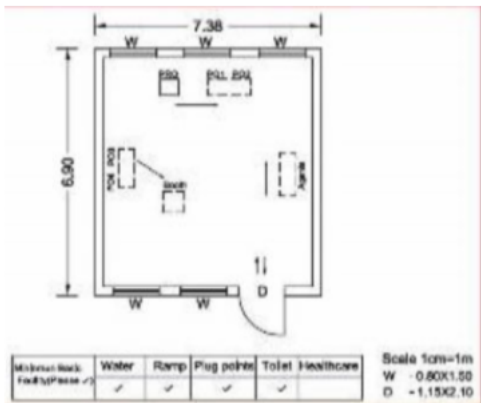

Nazri Naksha

Google Map View

Polling Station Building Front View

Polling Station Front View

Cad View

Key MAP View