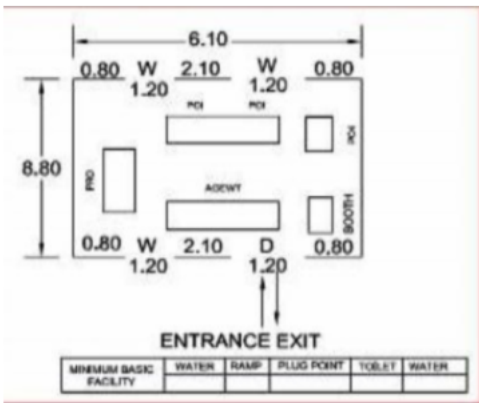

Nazri Naksha

Google Map View

Polling Station Building Front View

Polling Station Front View

Cad View

Key MAP View