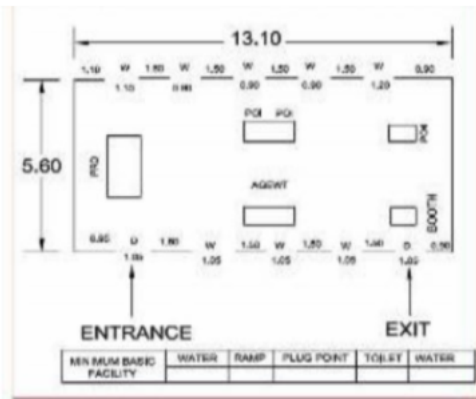

Nazri Naksha

Google Map View

Polling Station Building Front View

Polling Station Front View

Cad View

Key MAP View