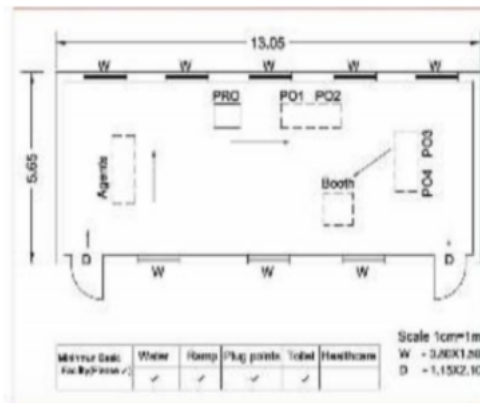

Nazri Naksha

Google Map View

Polling Station Building Front View

Polling Station Front View

Cad View

Key MAP View