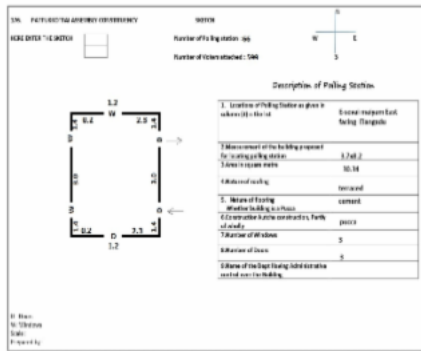

Nazri Naksha

Google Map View

Polling Station Building Front View

Polling Station Front View

Cad View

Key MAP View