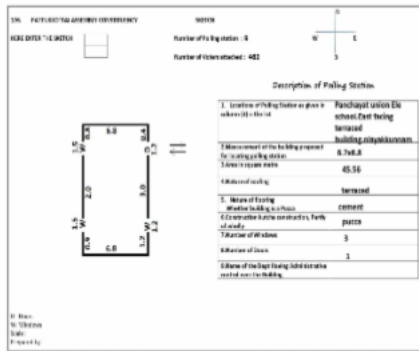

Nazri Naksha

Google Map View

Polling Station Building Front View

Polling Station Front View

Cad View

Key MAP View