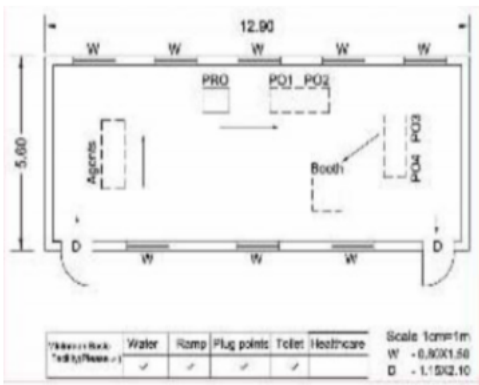

Nazri Naksha

Google Map View

Polling Station Building Front View

Polling Station Front View

Cad View

Key MAP View