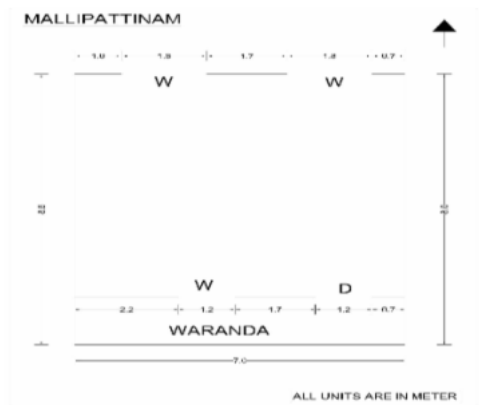

Nazri Naksha

Google Map View

Polling Station Building Front View

Polling Station Front View

Cad View

Key MAP View