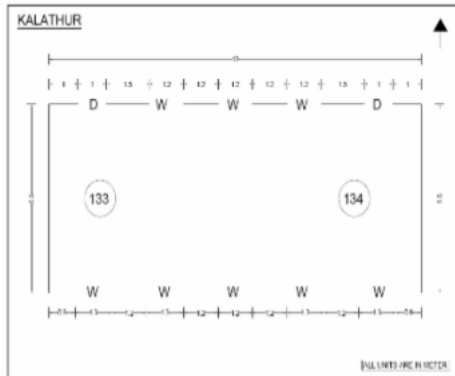

Nazri Naksha

Google Map View

Polling Station Building Front View

Polling Station Front View

Cad View

Key MAP View