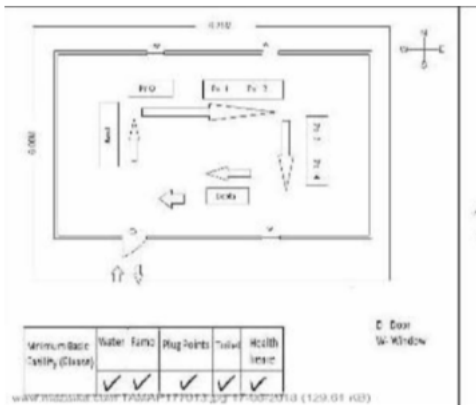

Nazri Naksha

Google Map View

Polling Station Building Front View

Polling Station Front View

Cad View

Key MAP View