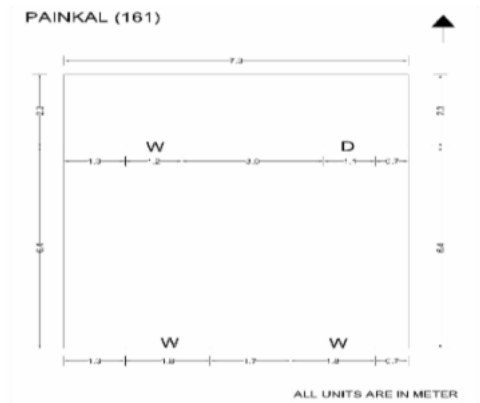

Nazri Naksha

Google Map View

Polling Station Building Front View

Polling Station Front View

Cad View

Key MAP View