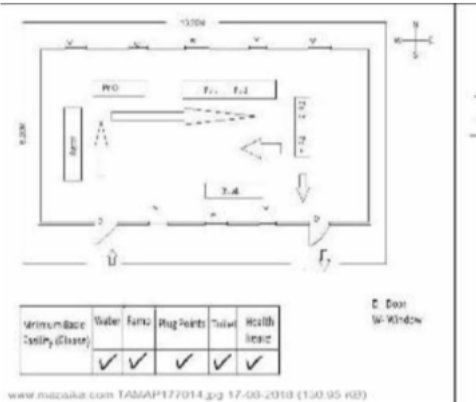

Nazri Naksha

Google Map View

Polling Station Building Front View

Polling Station Front View

Cad View

Key MAP View