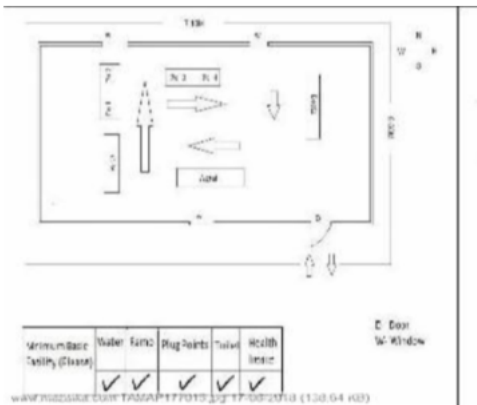

Nazri Naksha

Google Map View

Polling Station Building Front View

Polling Station Front View

Cad View

Key MAP View