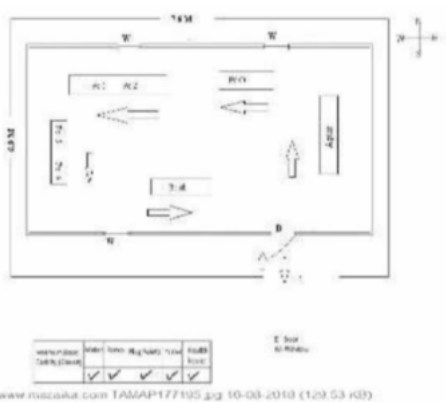

Nazri Naksha

Google Map View

Polling Station Building Front View

Polling Station Front View

Cad View

Key MAP View