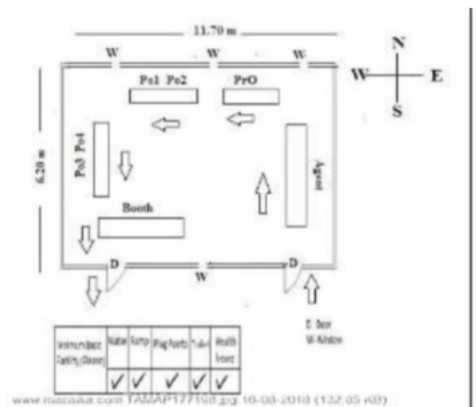

Nazri Naksha

Google Map View

Polling Station Building Front View

Polling Station Front View

Cad View

Key MAP View