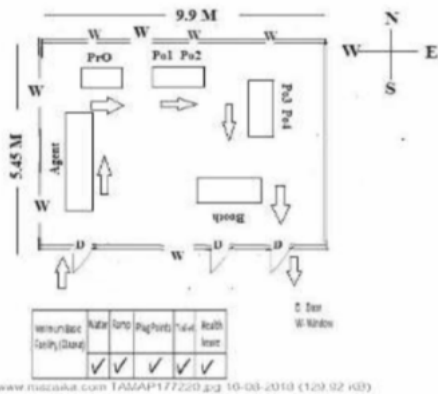

Nazri Naksha

Google Map View

Polling Station Building Front View

Polling Station Front View

Cad View

Key MAP View