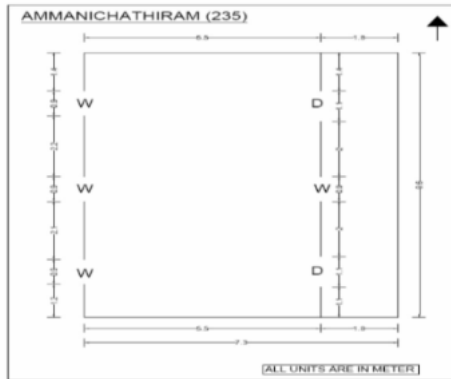

Nazri Naksha

Google Map View

Polling Station Building Front View

Polling Station Front View

Cad View

Key MAP View