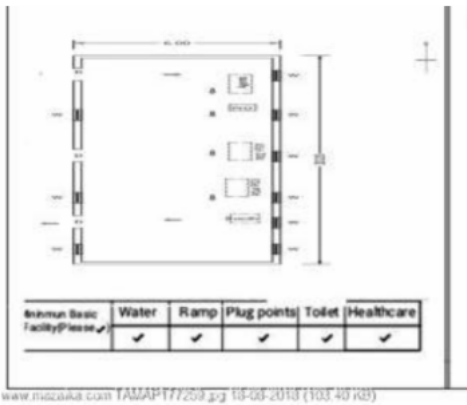

Nazri Naksha

Google Map View

Polling Station Building Front View

Polling Station Front View

Cad View

Key MAP View