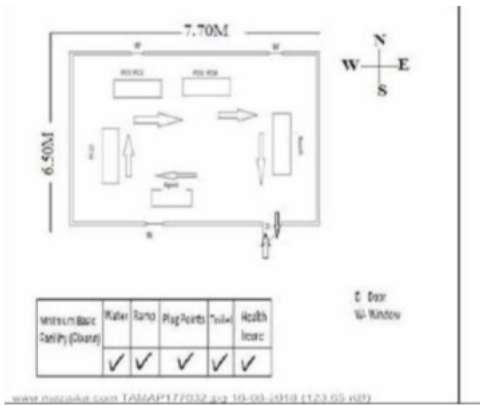

Nazri Naksha

Google Map View

Polling Station Building Front View

Polling Station Front View

Cad View

Key MAP View