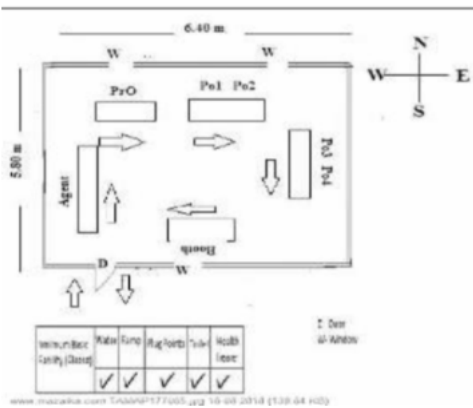

Nazri Naksha

Google Map View

Polling Station Building Front View

Polling Station Front View

Cad View

Key MAP View