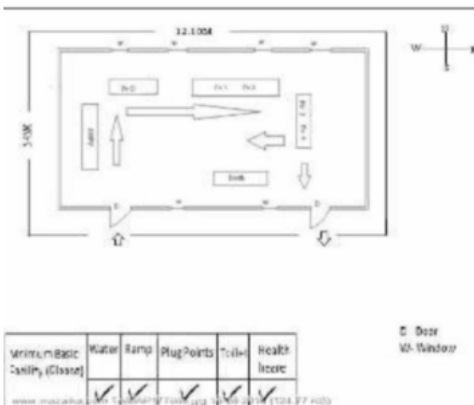

Nazri Naksha

Google Map View

Polling Station Building Front View

Polling Station Front View

Cad View

Key MAP View