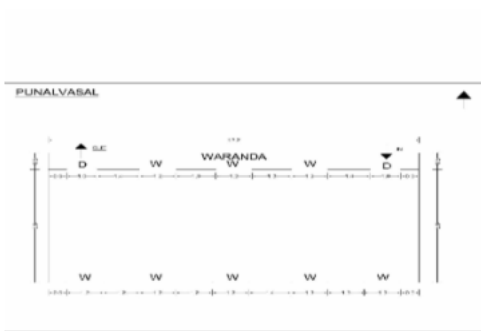

Nazri Naksha

Google Map View

Polling Station Building Front View

Polling Station Front View

Cad View

Key MAP View