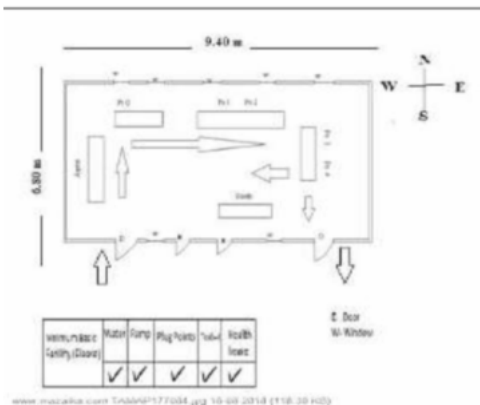

Nazri Naksha

Google Map View

Polling Station Building Front View

Polling Station Front View

Cad View

Key MAP View