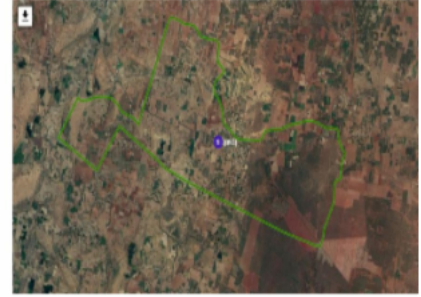

Nazri Naksha

Google Map View