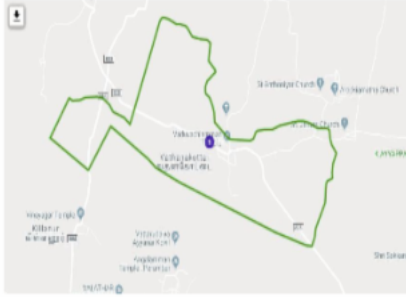

Nazri Naksha

Google Map View